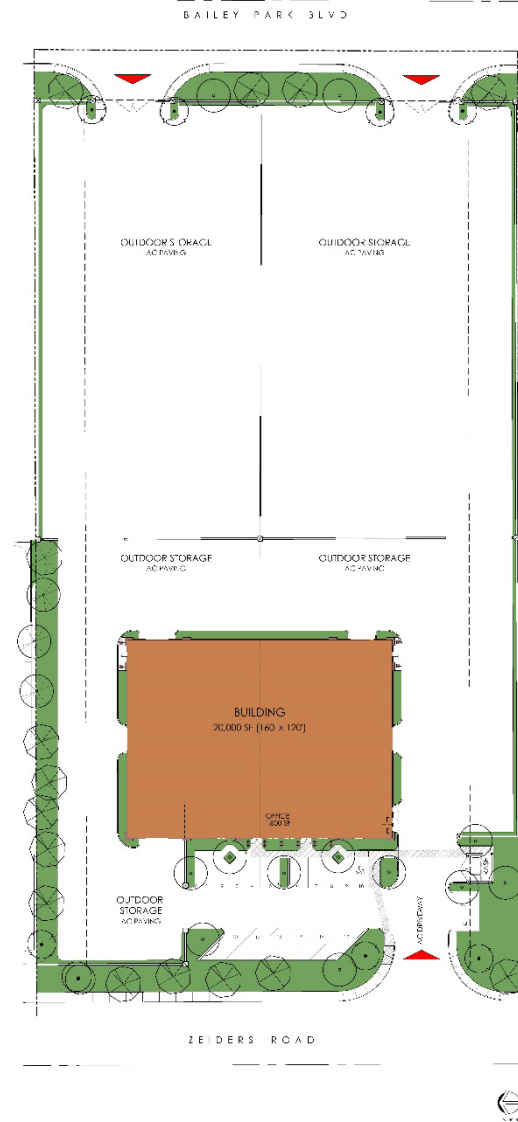

SITE PLAN

33325 Zeiders Rd, Menifee, CA 92584

This document has been prepared for advertising and general information only. Tobias Commercial makes no guarantees, representations or warranties of any kind, expressed or implied, regarding the information including, but not limited to, warranties of content, accuracy and reliability. Any interested party should undertake their own inquiries as to the accuracy of the information. Tobias Commercial excludes unequivocally all inferred or implied terms, conditions and warranties arising out of this document and excludes all liability for loss and damages arising there from.