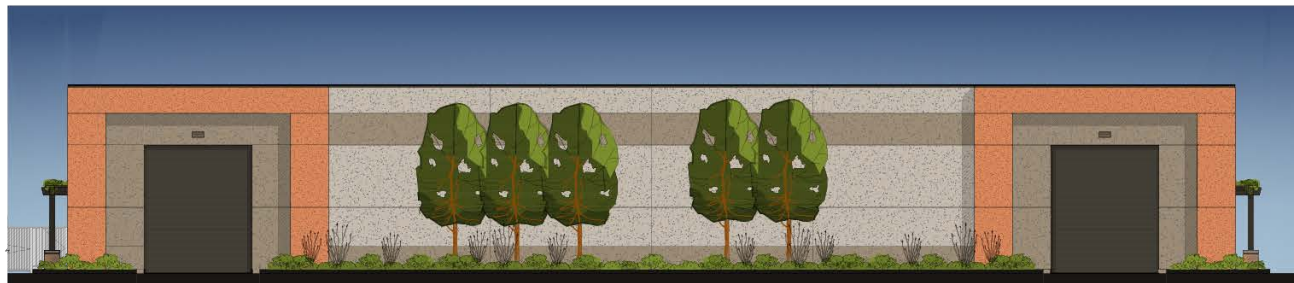

CalBRE License # 011398009

PROPERTY HIGHLIGHTS

33325 Zeiders Rd, Menifee, CA 92584

PROPERTY FEATURES:

- 10,000 or 20,000 SF Available
- Big Yards
- Easy Access from I-215 Offramp at Scott Road
- 3-6 GL Doors
- Close Proximity to Major Commercial and Retail Services
- Wide Drive Aisles for Truck Access
- 24' Clear Height
- Concrete Tilt-up Construction

ELEVATIONS

33325 Zeiders Rd, Menifee, CA 92584

WEST ELEVATION

NORTH ELEVATION

SOUTH ELEVATION

EAST ELEVATION

LEGEND:

-  PROPOSED TILT-UP WALL FIELD - LIGHT BEIGE COLOR
-  PROPOSED TILT-UP WALL ACCENT BAND - MEDIUM BROWN COLOR
-  PROPOSED COLUMN BASES W/ CONIC. CAP. CORONADO STONE OR EQUAL - VARIGATED BROWN COLOR
-  PROPOSED ARCHITECTURAL PROJECTION STUCCO FINISH - TERRA COTTA COLOR
-  ROLL DOWN DOORS PAINTED FINISH - DARK BROWN COLOR
-  GLAZING ANODIZED ALUMINUM FRAMES - BLACK COLOR
-  DOOR & WINDOW TRIM PAINTED FINISH - DARK BROWN COLOR
-  METAL TRELLIS STRUCTURE PAINTED FINISH - DARK BROWN COLOR