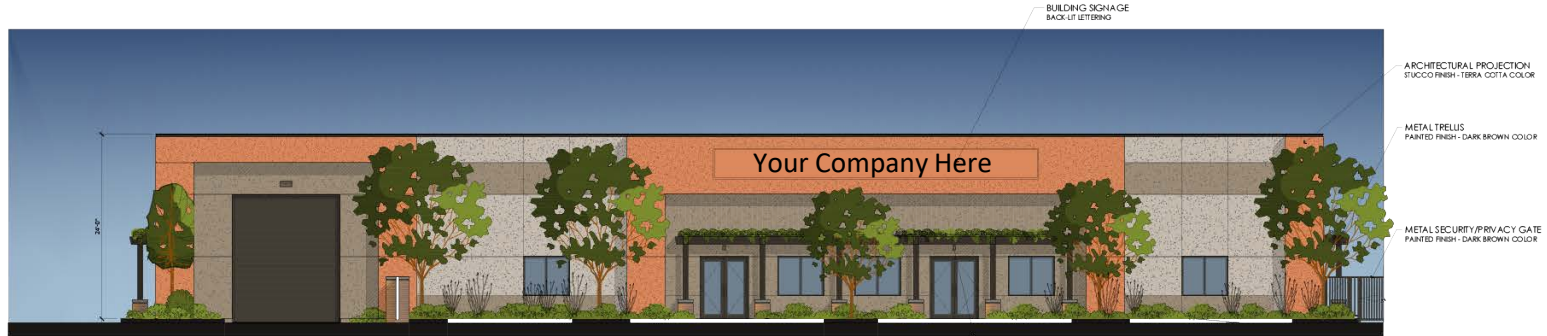

CalBRE License # 011398009

PROPERTY HIGHLIGHTS

33325 Zeiders Rd, Menifee, CA 92584

PROPERTY FEATURES:

- 10,000 or 20,000 SF Available
- Big Yards
- Easy Access from I-215 Offramp at Scott Road
- 3-6 GL Doors
- Close Proximity to Major Commercial and Retail Services
- Wide Drive Aisles for Truck Access
- 24' Clear Height
- Concrete Tilt-up Construction

ELEVATIONS

33325 Zeiders Rd, Menifee, CA 92584

WEST ELEVATION

NORTH ELEVATION

SOUTH ELEVATION

EAST ELEVATION

LEGEND:

-  PROPOSED TILT-UP WALL FIELD - LIGHT BEIGE COLOR
-  PROPOSED TILT-UP WALL ACCENT BAND - MEDIUM BROWN COLOR
-  PROPOSED COLUMN BASES W/ CONIC. CAP. CORONADO STONE OR EQUAL - VARIGATED BROWN COLOR
-  PROPOSED ARCHITECTURAL PROJECTION STUCCO FINISH - TERRA COTTA COLOR
-  ROLL DOWN DOORS PAINTED FINISH - DARK BROWN COLOR
-  GLAZING ANODIZED ALUMINUM FRAMES - BLACK COLOR
-  DOOR & WINDOW TRIM PAINTED FINISH - DARK BROWN COLOR
-  METAL TRELLIS STRUCTURE PAINTED FINISH - DARK BROWN COLOR